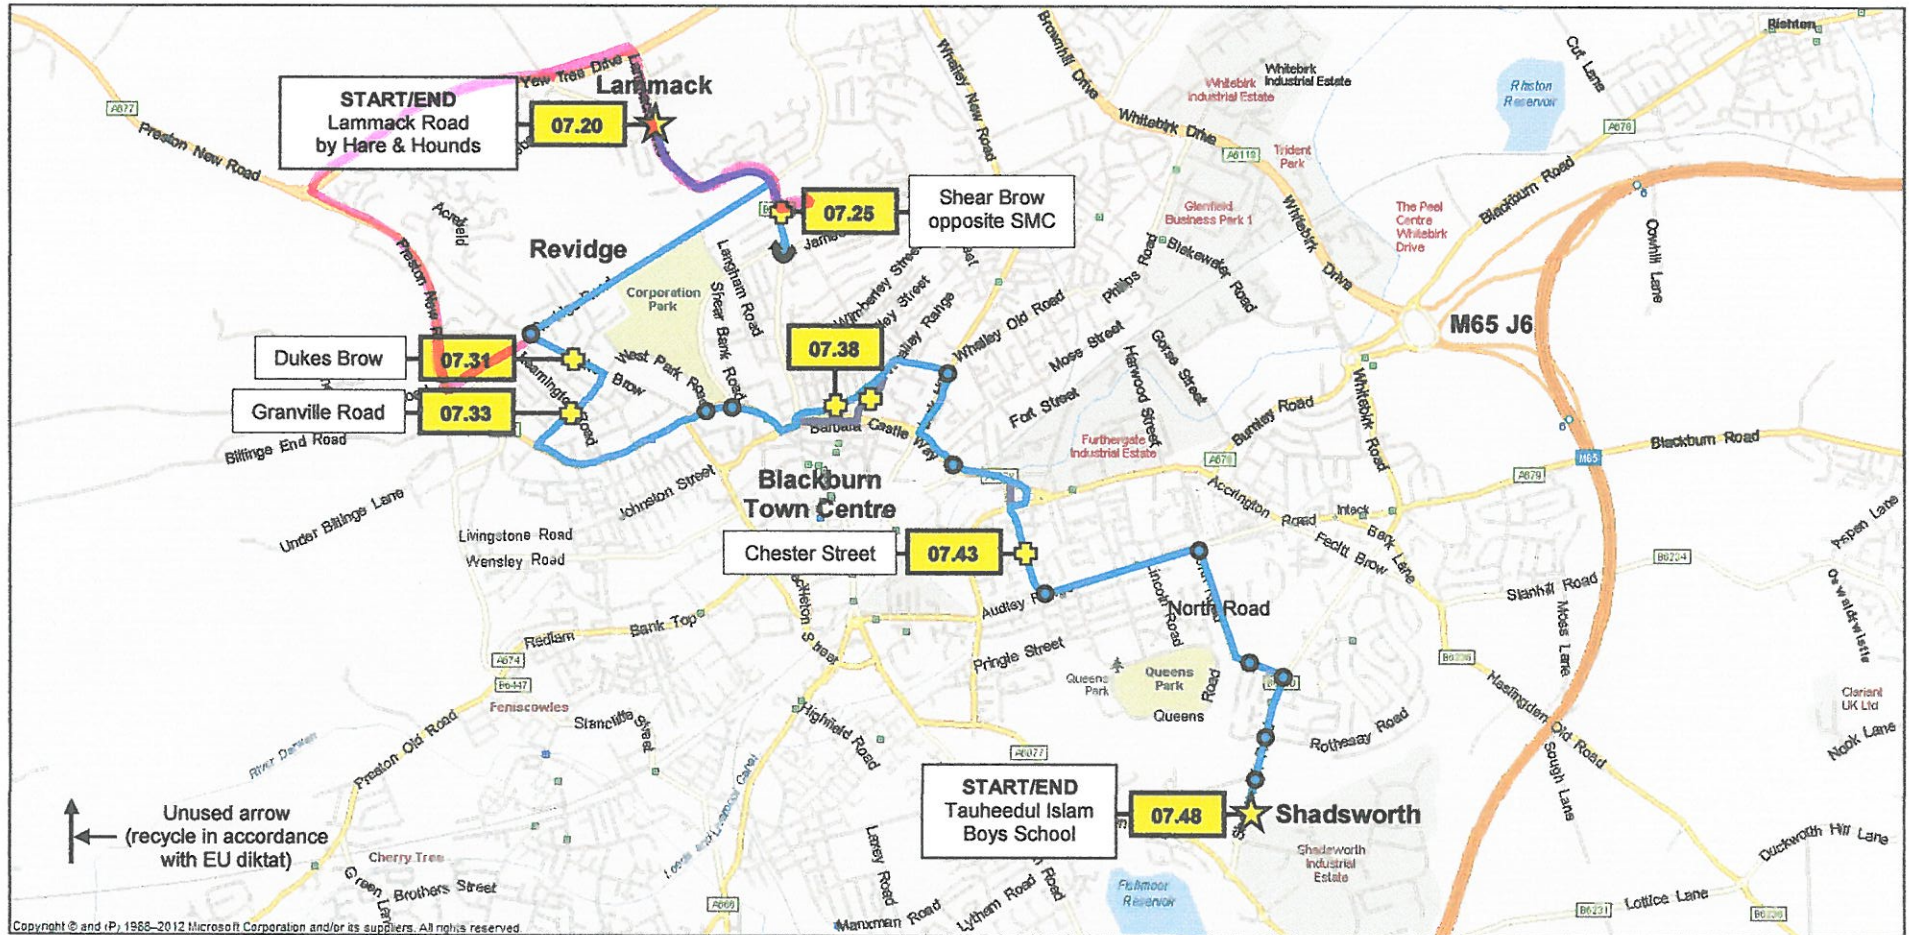

T5

Tauheedul Islam Boys' High School (TIBHS) T5 Service Lammack Road to TIBHS, Shadsworth

T5 map

- ★ Start/End timing points + am times
- ⊕ Interim timing points + am times

————— Morning Route
————— Afternoon Route

T9 Late

Tauheedul Islam Boys' High School - T9 Late Service TIBHS at Shadsworth to Lammack

T9 Late map

- ★ Start/End timing points + pm departure times
- ✚ Interim timing points

Afternoon Route