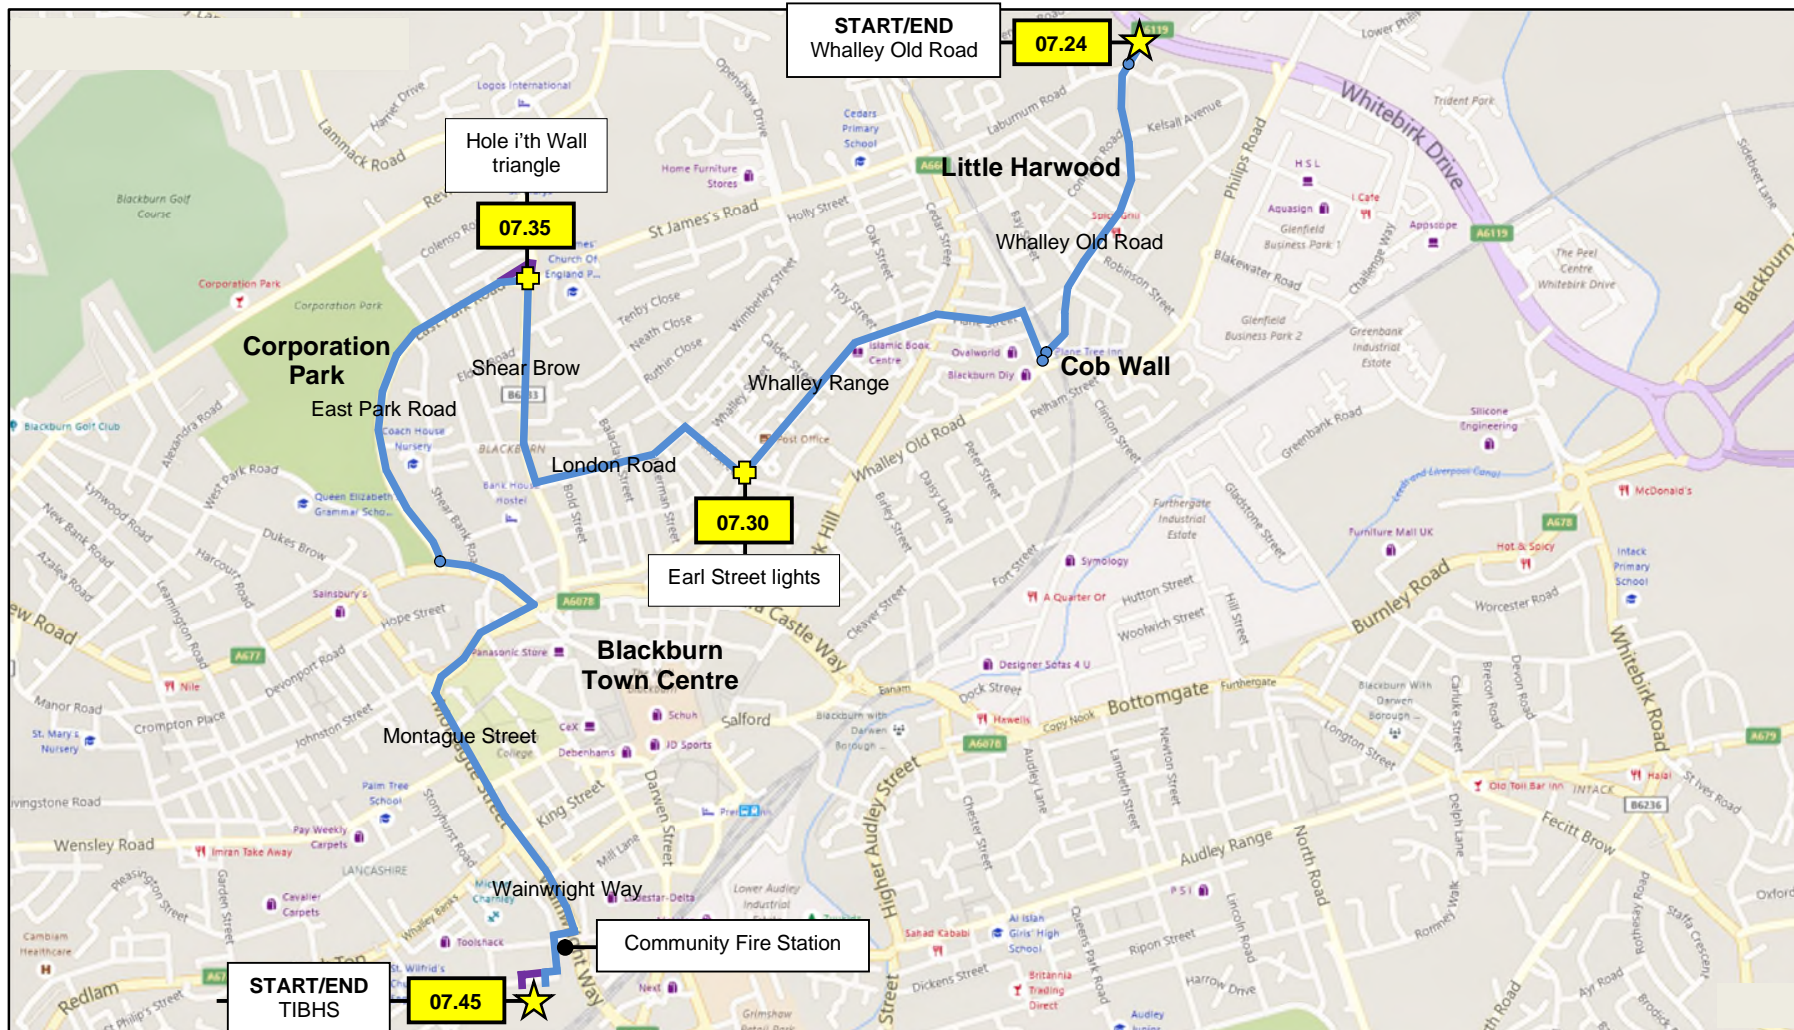

Tauheedul Islam Boys' High School (TIBHS) Little Harwood

Student Information Map

- ★ Start/End timing points + am times
- ⊕ Interim timing points + am times

———— Morning Route
 ————— Afternoon Route

Tauheedul Islam Boys' High School (TIBHS) Little Harwood T7 SEVERE WEATHER ROUTE

- ★ Start/End timing points + am times
- ⊕ Interim timing points + am times

———— Morning & Afternoon Route