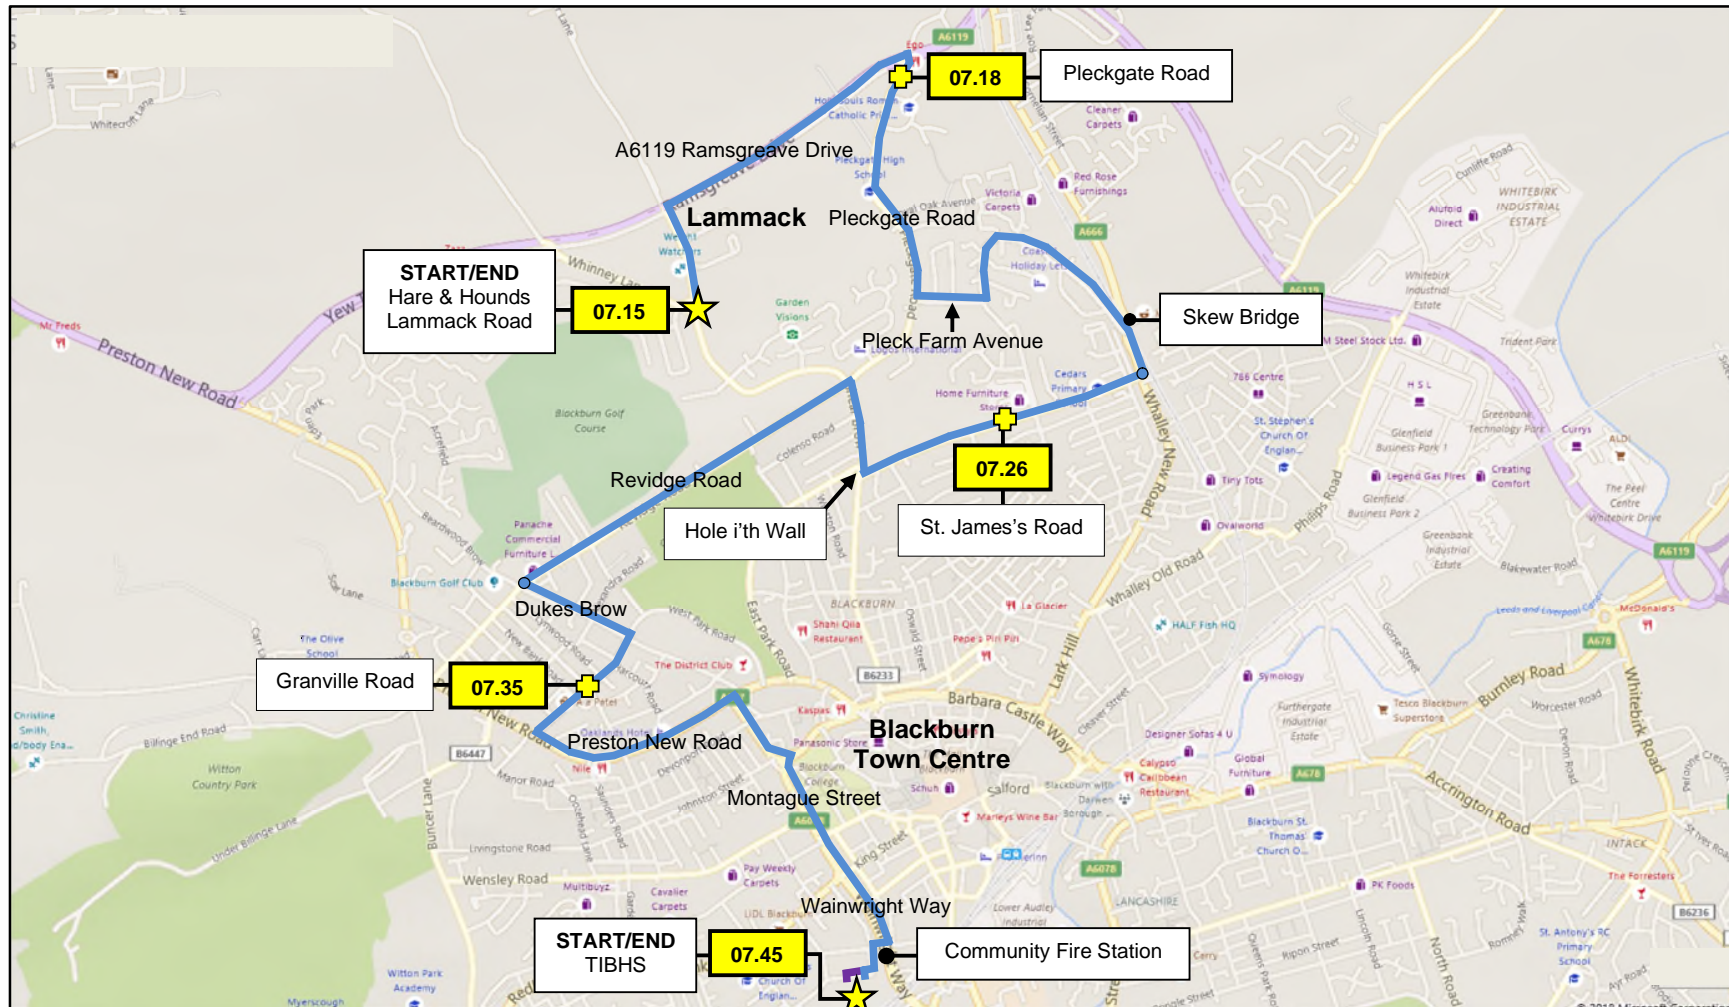

# Tauheedul Islam Boys' High School (TIBHS) Lammack

## Student Information Map

- ★ Start/End timing points + am times
- ⊕ Interim timing points + am times

-  Morning Route
-  Afternoon Route

**T8**

## T8 SEVERE WEATHER MAP

★ Start/End timing points + am times

⊕ Interim timing points + am times

———— Morning & Afternoon Route